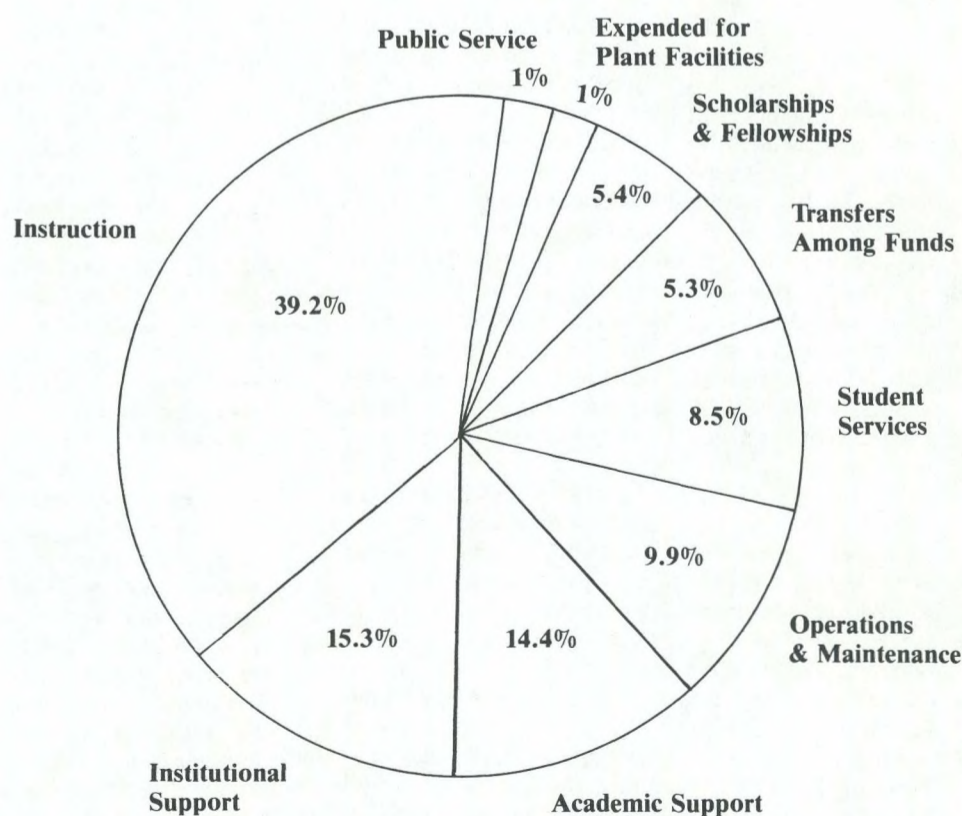

Total: \$27,080,186

CURRENT FUND EXPENDITURES AND OTHER DEDUCTIONS

Total: \$27,079,986

Message From the National Chairman

First, let me express my personal delight and satisfaction at having been invited to serve Suffolk for a third year as National Chairman. The fact that we can report a twenty-four per cent increase in alumni participation over 1983-1984 — thanks to a devoted army of volunteers — makes me want to continue in this effort. If, as